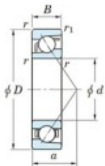

## Deep groove ball bearing single row 7214-C-FY-JTEKT - 7214-C-FY-JTEKT

<https://www.123bearing.com/bearing-housing/deep-groove-bearing/single-row/7214-c-fy-jtekt>

Boundary dimensions

Single row angular bearing

Bearing No.	Boundary dimensions(mm)						Basic load ratings(kN)		Fatigue load		Limiting	
	d	D	B	r(mm)	r1(mm)		Cr	C0r	Ca	fa	speed(min-1)	(Grease lub.)
7214C FY	70	125	24	1.5	1		94.9	60.2	3.9	14.6	8400	

### PRODUCT FEATURES

Brand	JTEKT
N° Ean13	3616060641656
Inside diameter	70 mm
Outside diameter	125 mm
Thickness	24 mm
Limiting speed	8400 rpm
Dynamic load	94.9 kN
Static load	60.2 kN
Packaging	1

[contact@123bearing.com](mailto:contact@123bearing.com)