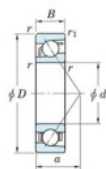

Deep groove ball bearing single row 7014-B-FY-JTEKT - 7014-B-FY-JTEKT

<https://www.123bearing.com/bearing-housing/deep-groove-bearing/single-row/7014-b-fy-jtekt>

Boundary dimensions

Single row angular bearing

Bearing No.	Boundary dimensions(mm)						Basic load ratings(kN)		Fatigue load	factor	Limiting speeds(min-1) Grease lub.
	d	D	B	r1(mm)	r2(mm)	Cr	Cor	Cu			
7014B FY	70	110	20	1.1	0.6	47.8	35.5	1.9	-	5000	

PRODUCT FEATURES

Brand	JTEKT
N° Ean13	3616060641601
Inside diameter	70 mm
Outside diameter	110 mm
Thickness	20 mm
Limiting speed	5000 rpm
Dynamic load	47.8 kN
Static load	35.5 kN
Packaging	1

contact@123bearing.com