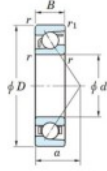

## Deep groove ball bearing single row 7212-C-FY-JTEKT - 7212-C-FY-JTEKT

<https://www.123bearing.com/bearing-housing/deep-groove-bearing/single-row/7212-c-fy-jtekt>

Boundary dimensions

Single row angular bearing

Bearing No.	Boundary dimensions(mm)						Basic load ratings(kN)		Fatigue load factor		Limiting
	d	D	B	r(mm)	r1(mm)	r2(mm)	Cr	CDr	Cu	fD	speeds(min-1) Grease lub.
7212C FY	60	110	22	1.5	1		80	49.5	3.2	14.5	9500

## PRODUCT FEATURES

Brand	JTEKT
N° Ean13	3616060641366
Inside diameter	60 mm
Outside diameter	110 mm
Thickness	22 mm
Limiting speed	9500 rpm
Dynamic load	80 kN
Static load	49.5 kN
Packaging	1

[contact@123bearing.com](mailto:contact@123bearing.com)