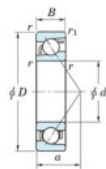

## Deep groove ball bearing single row 7212-FY-JTEKT - 7212-FY-JTEKT

<https://www.123bearing.com/bearing-housing/deep-groove-bearing/single-row/7212-fy-jtekt>

Boundary dimensions

Single row angular bearing

Bearing No.	Boundary dimensions(mm)					Basic load ratings(kN)		Fatigue load limit(kN)		factor n)	Limiting speeds(min-1) Grease lub.
	d	D	B	r1(mm)	r2(mm)	Cr	Cor	Cur	Cul		
7212 FY	60	110	22	1.5	1	73.7	45.7	2.95	-	-	6900

### PRODUCT FEATURES

Brand	JTEKT
N° Ean13	3616060641359
Inside diameter	60 mm
Outside diameter	110 mm
Thickness	22 mm
Limiting speed	6900 rpm
Dynamic load	73.7 kN
Static load	45.7 kN
Packaging	1

[contact@123bearing.com](mailto:contact@123bearing.com)