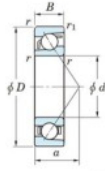

Deep groove ball bearing single row 7212-B-FY-JTEKT - 7212-B-FY-JTEKT

<https://www.123bearing.com/bearing-housing/deep-groove-bearing/single-row/7212-b-fy-jtekt>

Boundary dimensions

Single row angular bearing

Bearing No.	Boundary dimensions(mm)						Basic load ratings(kN)		Fatigue load factor		Limiting
	d	D	B	r(mm)	r1(mm)	Cr	Cor	Cu	f0	speeds(min-1) Grease lub.	
7212B FY	60	110	22	1.5	1	66.8	41.6	2.45	-	5100	

PRODUCT FEATURES

Brand	JTEKT
N° Ean13	3616060641342
Inside diameter	60 mm
Outside diameter	110 mm
Thickness	22 mm
Limiting speed	5100 rpm
Dynamic load	66.8 kN
Static load	41.6 kN
Packaging	1

contact@123bearing.com