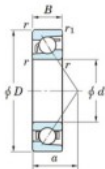

Deep groove ball bearing single row 7211-FY-JTEKT - 7211-FY-JTEKT

<https://www.123bearing.com/bearing-housing/deep-groove-bearing/single-row/7211-fy-jtekt>

Boundary dimensions

Single row angular bearing

Bearing No.	Boundary dimensions(mm)						Basic load ratings(kN)		Fatigue load limit(kN)		Limiting	
	d	D	B	r1(mm)	r2(mm)	Cr	C0r	Cu	factor	speed(mis-1)	Grease lub.	
7211 FY	55	100	21	1.5	1	60.9	37.1	2.3	-	7600		

PRODUCT FEATURES

Brand	JTEKT
N° Ean13	3616060641205
Inside diameter	55 mm
Outside diameter	100 mm
Thickness	21 mm
Limiting speed	7600 rpm
Dynamic load	60.9 kN
Static load	37.1 kN
Packaging	1

contact@123bearing.com