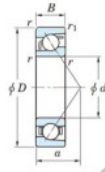

Deep groove ball bearing single row 7010-C-FY-JTEKT - 7010-C-FY-JTEKT

<https://www.123bearing.com/bearing-housing/deep-groove-bearing/single-row/7010-c-fy-jtekt>

Boundary dimensions

Single row angular bearing

Bearing No.	Boundary dimensions(mm)						Basic load ratings(kN)		Fatigue load limit(kN)		Limiting factor	
	d	D	B	r1(mm)	r2(mm)	r1(mm)	Cr	C0r	Cu	C0u	f0	speeds(min-1) Grease Lub
7010C FY	50	80	16	1	0.6		32.5	21.9	1.25	15.7		13000

PRODUCT FEATURES

Brand	JTEKT
N° Ean13	3616060641021
Inside diameter	50 mm
Inside diameter	1.969" inch
Outside diameter	80 mm
Outside diameter	3.15" inch
Thickness	16 mm
Thickness	0.63" inch
Limiting speed	13000 rpm
Dynamic load	32.5 kN
Static load	21.9 kN
Packaging	1