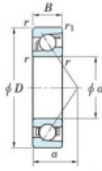

## Deep groove ball bearing single row 7010-FY-JTEKT - 7010-FY-JTEKT

<https://www.123bearing.com/bearing-housing/deep-groove-bearing/single-row/7010-fy-jtekt>

Boundary dimensions

Single row angular bearing

Bearing No.	Boundary dimensions(mm)						Basic load ratings(kN)		Fatigue load limit(kN)		factor	Limiting speed(r/min-1) Grease lub.
	d	D	B	r(mm)	r1(mm)	Cr	Cor	Cu	C0u			
7010 FY	50	80	16	1	0.6	29.5	20.1	1.1	-	-	9200	

### PRODUCT FEATURES

Brand	JTEKT
N° Ean13	3616060641014
Inside diameter	50 mm
Outside diameter	80 mm
Thickness	16 mm
Limiting speed	9200 rpm
Dynamic load	29.5 kN
Static load	20.1 kN
Packaging	1

[contact@123bearing.com](mailto:contact@123bearing.com)