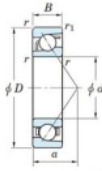

Deep groove ball bearing single row 7010-FY-JTEKT - 7010-FY-JTEKT

<https://www.123bearing.com/bearing-housing/deep-groove-bearing/single-row/7010-fy-jtekt>

Boundary dimensions

Single row angular bearing

Bearing No.	Boundary dimensions(mm)						Basic load ratings(kN)		Fatigue load limit(kN)		factor	Limiting speed(min-1) Grease lub.
	d	D	B	r(mm)	r1(mm)		Cr	Cor	Cr	Cor		
7010 FY	50	80	16	1	0.6		29.5	20.1	1.1	-		9200

PRODUCT FEATURES

Brand	JTEKT
N° Ean13	3616060641014
Inside diameter	50 mm
Outside diameter	80 mm
Thickness	16 mm
Limiting speed	9200 rpm
Dynamic load	29.5 kN
Static load	20.1 kN
Packaging	1

contact@123bearing.com