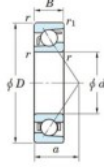

Deep groove ball bearing single row 7010-B-FY-JTEKT - 7010-B-FY-JTEKT

<https://www.123bearing.com/bearing-housing/deep-groove-bearing/single-row/7010-b-fy-jtekt>

Boundary dimensions

Single row angular bearing

Bearing No.	Boundary dimensions(mm)					Basic load ratings(kN)		Fatigue load factor		Limiting speeds(min-1)
	d	D	B	r(max)	r1(max)	Cr	C0r	C0	60	General life
7010B FY	50	80	16	1	0.6	26.5	18.1	0.98	-	6900

PRODUCT FEATURES

Brand	JTEKT
N° Ean13	3616060641007
Inside diameter	50 mm
Inside diameter	1.969" inch
Outside diameter	80 mm
Outside diameter	3.15" inch
Thickness	16 mm
Thickness	0.63" inch
Limiting speed	6900 rpm
Packaging	1