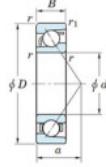

Deep groove ball bearing single row 7209-FY-JTEKT - 7209-FY-JTEKT

<https://www.123bearing.com/bearing-housing/deep-groove-bearing/single-row/7209-fy-jtekt>

Boundary dimensions

Single row angular bearing

Bearing No.	Boundary dimensions(mm)					Basic load ratings(kN)		Fatigue load limit(kN)		factor	Limiting speeds(min-1) Grease lub.
	d	D	B	r1(mm)	r2(mm)	Cr	Cor	C0	FD		
7209 FY	45	85	19	1.1	0.6	47.2	26.6	1.7	-	-	9400

PRODUCT FEATURES

Brand	JTEKT
N° Ean13	3616060640901
Inside diameter	45 mm
Inside diameter	1.772" inch
Outside diameter	85 mm
Outside diameter	3.346" inch
Thickness	19 mm
Thickness	0.748" inch
Limiting speed	9400 rpm
Dynamic load	47.2 kN
Static load	26.6 kN
Packaging	1