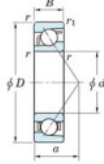

## Deep groove ball bearing single row 7909-C-FY-JTEKT - 7909-C-FY-JTEKT

<https://www.123bearing.com/bearing-housing/deep-groove-bearing/single-row/7909-c-fy-jtekt>

Boundary dimensions

Single row angular bearing

Bearing No.	Boundary dimensions(mm)					Basic load ratings(kN)		Fatigue load		Limiting	
	d	D	B	r(mm)	r1(mm)	C <sub>r</sub>	C <sub>0r</sub>	C <sub>e</sub>	f <sub>0</sub>	speeds(min-1)	Grease lub
7909C FY	45	68	12	0.8	0.3	29.8	14.1	0.77	18	15000	

## PRODUCT FEATURES

Brand	JTEKT
N° Ean13	3616060640840
Inside diameter	45 mm
Inside diameter	1.772" inch
Outside diameter	68 mm
Outside diameter	2.677" inch
Thickness	12 mm
Thickness	0.472" inch
Limiting speed	15000 rpm
Dynamic load	45 kN
Static load	68 kN
Packaging	1