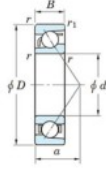

Deep groove ball bearing single row 7008-FY-JTEKT - 7008-FY-JTEKT

<https://www.123bearing.com/bearing-housing/deep-groove-bearing/single-row/7008-fy-jtekt>

Boundary dimensions

Single row angular bearing

Bearing No.	Boundary dimensions(mm)					Basic load ratings(kN)		Fatigue load limit(kN)		factor	Limiting speeds(min-1) Grease lub.
	d	D	B	r1(mm)	r(mm)	Cr	Cor	Cu	fu		
7008 FY	40	68	15	1	0.6	23.4	14.6	0.83	-	11000	

PRODUCT FEATURES

Brand	JTEKT
N° Ean13	3616060640734
Inside diameter	40 mm
Outside diameter	68 mm
Thickness	15 mm
Limiting speed	11000 rpm
Dynamic load	23.4 kN
Static load	14.6 kN
Packaging	1

contact@123bearing.com