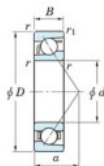

Deep groove ball bearing single row 7407-FY-JTEKT - 7407-FY-JTEKT

<https://www.123bearing.com/bearing-housing/deep-groove-bearing/single-row/7407-fy-jtekt>

Boundary dimensions

Single row angular bearing

Bearing No.	Boundary dimensions(mm)						Basic load ratings(kN)		Fatigue load limit(kN)		factor	Limiting speeds(min-1) Grease lub.
	d	D	B	r1(max)	r2(max)	Cr	Cor	Cu	Sp			
7407 FY	35	100	25	1.5	1	75.6	37	2.85	-	-	6500	

PRODUCT FEATURES

Brand	JTEKT
N° Ean13	3616060640680
Inside diameter	35 mm
Outside diameter	100 mm
Thickness	25 mm
Limiting speed	6500 rpm
Dynamic load	75.6 kN
Static load	37 kN
Packaging	1

contact@123bearing.com