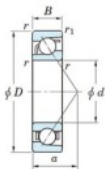

Deep groove ball bearing single row 7407-B-FY-JTEKT - 7407-B-FY-JTEKT

<https://www.123bearing.com/bearing-housing/deep-groove-bearing/single-row/7407-b-fy-jtekt>

Boundary dimensions

Single row angular bearing

Bearing No.	Boundary dimensions(mm)					Basic load ratings(kN)		Fatigue load limit(kN)		factor (f)	Limiting speeds(min-1) (Grease lub.)
	d	D	B	r/mm	r1/mm	Cr	Cor	Ca			
7407B FY	35	100	25	1.5	1	70.2	34.3	2.45	-	5700	

PRODUCT FEATURES

Brand	JTEKT
N° Ean13	3616060640673
Inside diameter	35 mm
Outside diameter	100 mm
Thickness	25 mm
Limiting speed	5700 rpm
Dynamic load	70.2 kN
Static load	34.3 kN
Packaging	1

contact@123bearing.com