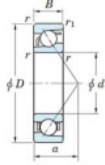

Deep groove ball bearing single row 7307-B-FY-JTEKT - 7307-B-FY-JTEKT

<https://www.123bearing.com/bearing-housing/deep-groove-bearing/single-row/7307-b-fy-jtekt>

Boundary dimensions

Single row angular bearing

Bearing No.	Boundary dimensions(mm)						Basic load ratings(kN)		Fatigue load factor		Limiting speeds(min-1)
	d	D	B	r(mm)	r1(mm)	Cr	Cr2	Cu	sf	Grease lub.	
7307B FY	35	80	21	1.5	1	40.6	20.2	1.3	-	7700	

PRODUCT FEATURES

Brand	JTEKT
N° Ean13	3616060640642
Inside diameter	35 mm
Outside diameter	80 mm
Thickness	21 mm
Limiting speed	7700 rpm
Dynamic load	40.6 kN
Static load	20.2 kN
Packaging	1

contact@123bearing.com