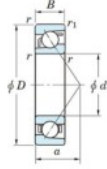

## Deep groove ball bearing single row 7907-C-FY-JTEKT - 7907-C-FY-JTEKT

<https://www.123bearing.com/bearing-housing/deep-groove-bearing/single-row/7907-c-fy-jtekt>

Boundary dimensions

Single row angular bearing

Bearing No.	Boundary dimensions(mm)					Basic load ratings(kN)		Fatigue load limit(kN)		factor	Limiting speeds(min-1) Grease lub.
	d	D	B	r1(max)	r2(max)	Cr	Cor	Cu	U		
7907C FY	35	55	10	0.6	0.3	15.7	9.7	0.55	15.7		19000

## PRODUCT FEATURES

Brand	JTEKT
N° Ean13	3616060640567
Inside diameter	35 mm
Outside diameter	55 mm
Thickness	10 mm
Limiting speed	19000 rpm
Dynamic load	15.7 kN
Static load	9.7 kN
Packaging	1

[contact@123bearing.com](mailto:contact@123bearing.com)