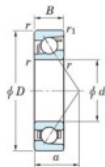

## Deep groove ball bearing single row 7406-FY-JTEKT - 7406-FY-JTEKT

<https://www.123bearing.com/bearing-housing/deep-groove-bearing/single-row/7406-fy-jtekt>

Boundary dimensions

Single row angular bearing

Bearing No.	Boundary dimensions(mm)						Basic load ratings(kN)		Fatigue load factor		Limiting speeds(min-1)
	d	D	B	r1(mm)	r2(mm)	Cr	Cor	C1	f0	General lub.	
7406 FY	30	90	23	1.5	1	59.5	28.4	2.2	-	7300	

## PRODUCT FEATURES

Brand	JTEKT
N° Ean13	3616060640550
Inside diameter	30 mm
Outside diameter	90 mm
Thickness	23 mm
Limiting speed	7300 rpm
Dynamic load	59.5 kN
Static load	28.4 kN
Packaging	1

[contact@123bearing.com](mailto:contact@123bearing.com)