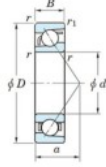

Deep groove ball bearing single row 7306-B-FY-JTEKT - 7306-B-FY-JTEKT

<https://www.123bearing.com/bearing-housing/deep-groove-bearing/single-row/7306-b-fy-jtekt>

Boundary dimensions

Single row angular bearing

Bearing No.	Boundary dimensions(mm)					Basic load ratings(kN)		Fatigue load limit(kN)		factor	Limiting speeds(min-1)
	d	D	B	r1(mm)	r(mm)	Cr	C0r	Cu	50		
7306B FY	30	72	19	1.1	0.8	34.5	17.4	1.15	-	-	8700

PRODUCT FEATURES

Brand	JTEKT
N° Ean13	3616060640512
Inside diameter	30 mm
Outside diameter	72 mm
Thickness	19 mm
Limiting speed	8700 rpm
Dynamic load	34.5 kN
Static load	17.4 kN
Packaging	1

contact@123bearing.com