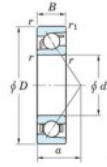

## Deep groove ball bearing single row 7206-B-FY-JTEKT - 7206-B-FY-JTEKT

<https://www.123bearing.com/bearing-housing/deep-groove-bearing/single-row/7206-b-fy-jtekt>

Boundary dimensions

Single row angular bearing

Bearing No.	Boundary dimensions(mm)					Basic load ratings (kN)		Fatigue load limit (kN)		factor @	Limiting speeds (min-1) Grease lub.
	d	D	B	r (max)	r1 (min)	C <sub>r</sub>	C <sub>0r</sub>	C <sub>r</sub>	C <sub>0r</sub>		
7206B FY	30	62	16	1	0.6	24.3	12.5	0.77	-	-	9600

### PRODUCT FEATURES

Brand	JTEKT
N° Ean13	3616060640482
Inside diameter	30 mm
Inside diameter	1.181" inch
Outside diameter	62 mm
Outside diameter	2.441" inch
Thickness	16 mm
Thickness	0.63" inch
Limiting speed	9600 rpm
Dynamic load	24.3 kN
Static load	12.5 kN
Packaging	1