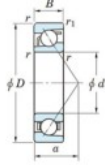

Deep groove ball bearing single row 7006-C-FY-JTEKT - 7006-C-FY-JTEKT

<https://www.123bearing.com/bearing-housing/deep-groove-bearing/single-row/7006-c-fy-jtekt>

Boundary dimensions

Single row angular bearing

Bearing No.	Boundary dimensions(mm)						Basic load ratings(kN)		Fatigue load factor		Limiting speeds(min-1)
	d	D	B	r(mm)	r1(mm)	Cr	C0r	Cu	f0	Groove Lub.	
7006C FY	30	55	13	1	0.6	19.8	11	0.69	14.9	20000	

PRODUCT FEATURES

Brand	JTEKT
N° Ean13	3616060640475
Inside diameter	30 mm
Outside diameter	55 mm
Thickness	13 mm
Limiting speed	20000 rpm
Dynamic load	19.8 kN
Static load	11 kN
Packaging	1

contact@123bearing.com