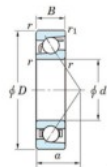

## Deep groove ball bearing single row 7006-B-FY-JTEKT - 7006-B-FY-JTEKT

<https://www.123bearing.com/bearing-housing/deep-groove-bearing/single-row/7006-b-fy-jtekt>

Boundary dimensions

Single row angular bearing

Bearing No.	Boundary dimensions(mm)					Basic load ratings(kN)		Fatigue load limit(kN)		factor	Limiting speeds(min-1) Grease lub.
	d	D	B	r(mm)	r1(mm)	C <sub>r</sub>	C <sub>0r</sub>	C <sub>10</sub>	10		
7006B FY	30	55	13	1	0.6	16.4	9.2	0.53	-	-	11000

## PRODUCT FEATURES

Brand	JTEKT
N° Ean13	3616060640468
Inside diameter	30 mm
Outside diameter	55 mm
Thickness	13 mm
Limiting speed	11000 rpm
Dynamic load	16.4 kN
Static load	9.2 kN
Packaging	1

[contact@123bearing.com](mailto:contact@123bearing.com)