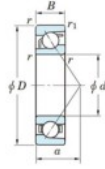

Deep groove ball bearing single row 7405-FY-JTEKT - 7405-FY-JTEKT

<https://www.123bearing.com/bearing-housing/deep-groove-bearing/single-row/7405-fy-jtekt>

Boundary dimensions

Single row angular bearing

Bearing No.	Boundary dimensions(mm)					Basic load ratings(kN)		Fatigue load limit(kN)		factor	Limiting speeds(min-1) Grease lub.
	d	D	B	r (mm)	r1 (mm)	Cr	C0r	C10	10		
7405 FY	25	80	21	1.5	1	49.7	23.2	1.8	-	-	8200

PRODUCT FEATURES

Brand	JTEKT
N° Ean13	3616060640437
Inside diameter	25 mm
Outside diameter	80 mm
Thickness	21 mm
Limiting speed	8200 rpm
Dynamic load	49.7 kN
Static load	23.2 kN
Packaging	1

contact@123bearing.com