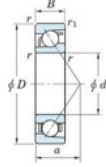

## Deep groove ball bearing single row 7405-B-FY-JTEKT - 7405-B-FY-JTEKT

<https://www.123bearing.com/bearing-housing/deep-groove-bearing/single-row/7405-b-fy-jtekt>

Boundary dimensions

Single row angular bearing

Bearing No.	Boundary dimensions(mm)					Basic load ratings(kN)		Fatigue load limit(kN)		factor	Limiting speeds(min-1) Grease lub.
	d	D	B	r1(mm)	r(mm)	C <sub>r</sub>	C <sub>0r</sub>	C <sub>0r</sub>	C <sub>r</sub>		
7405B FY	25	80	21	1.5	1	46.1	21.5	1.58	-	-	7300

## PRODUCT FEATURES

Brand	JTEKT
N° Ean13	3616060640413
Inside diameter	25 mm
Outside diameter	80 mm
Thickness	21 mm
Limiting speed	7300 rpm
Dynamic load	46.1 kN
Static load	21.5 kN
Packaging	1

[contact@123bearing.com](mailto:contact@123bearing.com)