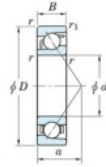

Deep groove ball bearing single row 7305-FY-JTEKT - 7305-FY-JTEKT

<https://www.123bearing.com/bearing-housing/deep-groove-bearing/single-row/7305-fy-jtekt>

Boundary dimensions

Single row angular bearing

Bearing No.	Boundary dimensions(mm)					Basic load ratings(kN)		Fatigue load limits(kN)		factor (f)	Limiting speeds(min-1) (Grease lub.)
	d	D	B	r(max)	r1(max)	Cr	Cor	C0	C1		
7305 FY	25	62	17	1.1	0.6	31	14.4	1.05	-	-	14000

PRODUCT FEATURES

Brand	JTEKT
N° Ean13	3616060640390
Inside diameter	25 mm
Outside diameter	62 mm
Thickness	17 mm
Limiting speed	14000 rpm
Dynamic load	31 kN
Static load	14.4 kN
Packaging	1

contact@123bearing.com