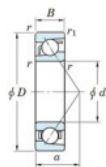

Deep groove ball bearing single row 7205-C-FY-JTEKT - 7205-C-FY-JTEKT

<https://www.123bearing.com/bearing-housing/deep-groove-bearing/single-row/7205-c-fy-jtekt>

Boundary dimensions

Single row angular bearing

Bearing No.	Boundary dimensions(mm)					Basic load ratings(kN)		Fatigue load factor		Limiting speeds(min-1)
	d	D	B	r1(max)	r1(min)	Cr	C0r	Ca	f0	Grease lub.
7205C FY	25	52	15	1	0.6	20.7	10.2	0.71	14	21000

PRODUCT FEATURES

Brand	JTEKT
N° Ean13	3616060640376
Inside diameter	25 mm
Outside diameter	52 mm
Thickness	15 mm
Limiting speed	21000 rpm
Dynamic load	20.7 kN
Static load	10.2 kN
Packaging	1

contact@123bearing.com