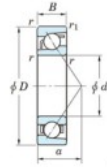

Deep groove ball bearing single row 7005-B-FY-JTEKT - 7005-B-FY-JTEKT

<https://www.123bearing.com/bearing-housing/deep-groove-bearing/single-row/7005-b-fy-jtekt>

Boundary dimensions

Bearing No.	Boundary dimensions(mm)					Basic load ratings(kN)		Fatigue load limit(kN)		factor	Limiting speeds(min-1) Grease lub.
	d	D	B	r	r1	C	C0	C1	C2		
7005B FY	25	47	12	0.6	0.3	12.8	6.7	0.39	-	-	12000

PRODUCT FEATURES

Brand	JTEKT
N° Ean13	3616060640321
Inside diameter	25 mm
Outside diameter	47 mm
Thickness	12 mm
Limiting speed	12000 rpm
Dynamic load	12.8 kN
Static load	6.7 kN
Packaging	1

contact@123bearing.com