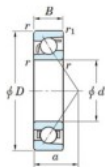

Deep groove ball bearing single row 7404-FY-JTEKT - 7404-FY-JTEKT

<https://www.123bearing.com/bearing-housing/deep-groove-bearing/single-row/7404-fy-jtekt>

Boundary dimensions

Single row angular bearing

Bearing No.	Boundary dimensions(mm)						Basic load ratings(kN)		Fatigue load limit(kN)		factor	Limiting speeds(min-1) Grease lub.
	d	D	B	r(mm)	r1(mm)	Cr	Cor	Cu	Co			
7404 FY	20	72	19	1.1	0.8	44.5	19.1	1.5	-	-	9600	

PRODUCT FEATURES

Brand	JTEKT
N° Ean13	3616060640291
Inside diameter	20 mm
Outside diameter	72 mm
Thickness	19 mm
Limiting speed	9600 rpm
Dynamic load	44.5 kN
Static load	19.1 kN
Packaging	1

contact@123bearing.com