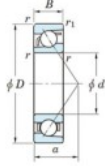

Deep groove ball bearing single row 7404-B-FY-JTEKT - 7404-B-FY-JTEKT

<https://www.123bearing.com/bearing-housing/deep-groove-bearing/single-row/7404-b-fy-jtekt>

Boundary dimensions

Single row angular bearing

Bearing No.	Boundary dimensions(mm)						Basic load ratings(kN)		Fatigue load limit(kN)		Limiting speeds(min ⁻¹)	
	d	D	B	r1(mm)	r2(mm)	C ₁₀	C ₉₀	C ₁₀	C ₉₀	ft	ft _{lim}	
7404B FY	20	72	19	1.1	0.6	41.9	17.9	1.4	-	-	8500	

PRODUCT FEATURES

Brand	JTEKT
N° Ean13	3616060640284
Inside diameter	20 mm
Inside diameter	0.787" inch
Outside diameter	72 mm
Outside diameter	2.835" inch
Thickness	19 mm
Thickness	0.748" inch
Limiting speed	8500 rpm
Dynamic load	41.9 kN
Static load	17.9 kN
Packaging	1