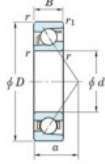

## Deep groove ball bearing single row 7404-B-FY-JTEKT - 7404-B-FY-JTEKT

<https://www.123bearing.com/bearing-housing/deep-groove-bearing/single-row/7404-b-fy-jtekt>

Boundary dimensions

Single row angular bearing

Bearing No.	Boundary dimensions(mm)						Basic load ratings(kN)		Fatigue load limit(kN)		Limiting speeds(min <sup>-1</sup> )	
	d	D	B	r1(mm)	r2(mm)	C <sub>10</sub>	C <sub>90</sub>	C <sub>10</sub>	C <sub>90</sub>	ft	ft <sub>lim</sub>	
7404B FY	20	72	19	1.1	0.6	41.9	17.9	1.4	-	-	8500	

## PRODUCT FEATURES

Brand	JTEKT
N° Ean13	3616060640284
Inside diameter	20 mm
Inside diameter	0.787" inch
Outside diameter	72 mm
Outside diameter	2.835" inch
Thickness	19 mm
Thickness	0.748" inch
Limiting speed	8500 rpm
Dynamic load	41.9 kN
Static load	17.9 kN
Packaging	1