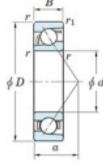

Deep groove ball bearing single row 7404-B-FY-JTEKT - 7404-B-FY-JTEKT

<https://www.123bearing.com/bearing-housing/deep-groove-bearing/single-row/7404-b-fy-jtekt>

Boundary dimensions

Single row angular bearing

Bearing No.	Boundary dimensions(mm)						Basic load ratings(kN)		Fatigue load limit(kN)		Limiting speeds(min ⁻¹)	
	d	D	B	r1(mm)	r2(mm)	C ₁₀	C ₉₀	C ₁₀	C ₉₀	ft	ft _{lim}	
7404B FY	20	72	19	1.1	0.6	41.9	17.9	1.4	-	-	8500	

PRODUCT FEATURES

Brand	JTEKT
N° Ean13	3616060640284
Inside diameter	20 mm
Inside diameter	0.787" inch
Outside diameter	72 mm
Outside diameter	2.835" inch
Thickness	19 mm
Thickness	0.748" inch
Limiting speed	8500 rpm
Dynamic load	41.9 kN
Static load	17.9 kN
Packaging	1