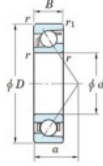

## Deep groove ball bearing single row 7404-B-FY-JTEKT - 7404-B-FY-JTEKT

<https://www.123bearing.com/bearing-housing/deep-groove-bearing/single-row/7404-b-fy-jtekt>

Boundary dimensions

Single row angular bearing

Bearing No.	Boundary dimensions(mm)						Basic load ratings(kN)		Fatigue load limit(kN)		Limiting speeds(min <sup>-1</sup> )	
	d	D	B	r1(mm)	r2(mm)	C <sub>10</sub>	C <sub>90</sub>	C <sub>10</sub>	C <sub>90</sub>	ft	ft <sub>lim</sub>	
7404B FY	20	72	19	1.1	0.6	41.9	17.9	1.4	-	-	8500	

## PRODUCT FEATURES

Brand	JTEKT
N° Ean13	3616060640284
Inside diameter	20 mm
Inside diameter	0.787" inch
Outside diameter	72 mm
Outside diameter	2.835" inch
Thickness	19 mm
Thickness	0.748" inch
Limiting speed	8500 rpm
Dynamic load	41.9 kN
Static load	17.9 kN
Packaging	1