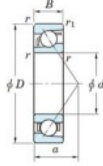

Deep groove ball bearing single row 7404-B-FY-JTEKT - 7404-B-FY-JTEKT

<https://www.123bearing.com/bearing-housing/deep-groove-bearing/single-row/7404-b-fy-jtekt>

Boundary dimensions

Single row angular bearing

Bearing No.	Boundary dimensions(mm)						Basic load ratings(kN)		Fatigue load limit(kN)		Limiting speeds(min ⁻¹)	
	d	D	B	r1(mm)	r2(mm)	C ₁₀	C ₉₀	C ₁₀	C ₉₀	ft	ft _{lim}	
7404B FY	20	72	19	1.1	0.6	41.9	17.9	1.4	-	-	8500	

PRODUCT FEATURES

Brand	JTEKT
N° Ean13	3616060640284
Inside diameter	20 mm
Inside diameter	0.787" inch
Outside diameter	72 mm
Outside diameter	2.835" inch
Thickness	19 mm
Thickness	0.748" inch
Limiting speed	8500 rpm
Dynamic load	41.9 kN
Static load	17.9 kN
Packaging	1