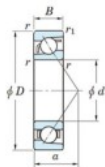

Deep groove ball bearing single row 7404-B-FY-JTEKT - 7404-B-FY-JTEKT

<https://www.123bearing.com/bearing-housing/deep-groove-bearing/single-row/7404-b-fy-jtekt>

Boundary dimensions

Single row angular bearing

Bearing No.	Boundary dimensions(mm)						Basic load ratings(kN)		Fatigue load limit(kN)		Limiting speeds(min ⁻¹)	
	d	D	B	r1(mm)	r2(mm)	C ₁₀	C ₉₀	C ₁₀	C ₉₀	ft	ft _{lim}	
7404B FY	20	72	19	1.1	0.6	41.9	17.9	1.4	-	-	8500	

PRODUCT FEATURES

Brand	JTEKT
N° Ean13	3616060640284
Inside diameter	20 mm
Inside diameter	0.787" inch
Outside diameter	72 mm
Outside diameter	2.835" inch
Thickness	19 mm
Thickness	0.748" inch
Limiting speed	8500 rpm
Dynamic load	41.9 kN
Static load	17.9 kN
Packaging	1