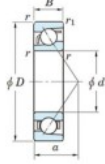

## Deep groove ball bearing single row 7404-B-FY-JTEKT - 7404-B-FY-JTEKT

<https://www.123bearing.com/bearing-housing/deep-groove-bearing/single-row/7404-b-fy-jtekt>

Boundary dimensions

Single row angular bearing

Bearing No.	Boundary dimensions(mm)						Basic load ratings(kN)		Fatigue load limit(kN)		Limiting speeds(rpm-1)	
	d	D	B	r1(mm)	r2(mm)	C <sub>10</sub>	C <sub>90</sub>	C <sub>10</sub>	C <sub>90</sub>	B)	Grease lub.	
7404B FY	20	72	19	1.1	0.6	41.9	17.9	1.4	-	-	8500	

## PRODUCT FEATURES

Brand	JTEKT
N° Ean13	3616060640284
Inside diameter	20 mm
Inside diameter	0.787" inch
Outside diameter	72 mm
Outside diameter	2.835" inch
Thickness	19 mm
Thickness	0.748" inch
Limiting speed	8500 rpm
Dynamic load	41.9 kN
Static load	17.9 kN
Packaging	1