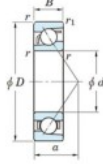

Deep groove ball bearing single row 7404-B-FY-JTEKT - 7404-B-FY-JTEKT

<https://www.123bearing.com/bearing-housing/deep-groove-bearing/single-row/7404-b-fy-jtekt>

Boundary dimensions

Single row angular bearing

Bearing No.	Boundary dimensions(mm)						Basic load ratings(kN)		Fatigue load limit(kN)		Limiting speeds(r/min-1)	
	d	D	B	r1(mm)	r2(mm)	C ₁₀	C ₉₀	C ₁₀	C ₉₀	ft	ft _{lim}	
7404B FY	20	72	19	1.1	0.6	41.9	17.9	1.4	-	-	8500	

PRODUCT FEATURES

Brand	JTEKT
N° Ean13	3616060640284
Inside diameter	20 mm
Inside diameter	0.787" inch
Outside diameter	72 mm
Outside diameter	2.835" inch
Thickness	19 mm
Thickness	0.748" inch
Limiting speed	8500 rpm
Dynamic load	41.9 kN
Static load	17.9 kN
Packaging	1