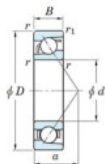

Deep groove ball bearing single row 7404-B-FY-JTEKT - 7404-B-FY-JTEKT

<https://www.123bearing.com/bearing-housing/deep-groove-bearing/single-row/7404-b-fy-jtekt>

Boundary dimensions

Single row angular bearing

Bearing No.	Boundary dimensions(mm)						Basic load ratings(kN)		Fatigue load limit(kN)		Limiting speeds(r/min-1)	
	d	D	B	r1(mm)	r2(mm)	C ₁₀	C ₉₀	C ₁₀	C ₉₀	ft	ft _{lim}	
7404B FY	20	72	19	1.1	0.6	41.9	17.9	1.4	-	-	8500	

PRODUCT FEATURES

Brand	JTEKT
N° Ean13	3616060640284
Inside diameter	20 mm
Inside diameter	0.787" inch
Outside diameter	72 mm
Outside diameter	2.835" inch
Thickness	19 mm
Thickness	0.748" inch
Limiting speed	8500 rpm
Dynamic load	41.9 kN
Static load	17.9 kN
Packaging	1