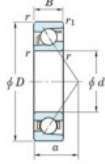

Deep groove ball bearing single row 7404-B-FY-JTEKT - 7404-B-FY-JTEKT

<https://www.123bearing.com/bearing-housing/deep-groove-bearing/single-row/7404-b-fy-jtekt>

Boundary dimensions

Single row angular bearing

Bearing No.	Boundary dimensions(mm)						Basic load ratings(kN)		Fatigue load limit(kN)		Limiting speeds(r/min-1)	
	d	D	B	r1(mm)	r2(mm)	C ₁₀	C ₉₀	C ₁₀	C ₉₀	ft	ft _{lim}	
7404B FY	20	72	19	1.1	0.6	41.9	17.9	1.4	-	-	8500	

PRODUCT FEATURES

Brand	JTEKT
N° Ean13	3616060640284
Inside diameter	20 mm
Inside diameter	0.787" inch
Outside diameter	72 mm
Outside diameter	2.835" inch
Thickness	19 mm
Thickness	0.748" inch
Limiting speed	8500 rpm
Dynamic load	41.9 kN
Static load	17.9 kN
Packaging	1