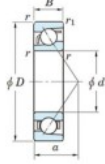

Deep groove ball bearing single row 7404-B-FY-JTEKT - 7404-B-FY-JTEKT

<https://www.123bearing.com/bearing-housing/deep-groove-bearing/single-row/7404-b-fy-jtekt>

Boundary dimensions

Single row angular bearing

Bearing No.	Boundary dimensions(mm)						Basic load ratings(kN)		Fatigue load limit(kN)		Limiting speeds(min ⁻¹)	
	d	D	B	r1(mm)	r2(mm)	C ₁₀	C ₉₀	C ₁₀	C ₉₀	ft	ft _{lim}	
7404B FY	20	72	19	1.1	0.6	41.9	17.9	1.4	-	-	8500	

PRODUCT FEATURES

Brand	JTEKT
N° Ean13	3616060640284
Inside diameter	20 mm
Inside diameter	0.787" inch
Outside diameter	72 mm
Outside diameter	2.835" inch
Thickness	19 mm
Thickness	0.748" inch
Limiting speed	8500 rpm
Dynamic load	41.9 kN
Static load	17.9 kN
Packaging	1