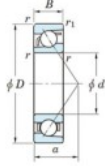

## Deep groove ball bearing single row 7404-B-FY-JTEKT - 7404-B-FY-JTEKT

<https://www.123bearing.com/bearing-housing/deep-groove-bearing/single-row/7404-b-fy-jtekt>

Boundary dimensions

Single row angular bearing

Bearing No.	Boundary dimensions(mm)						Basic load ratings(kN)		Fatigue load limit(kN)		Limiting speeds(r/min-1)	
	d	D	B	r1(mm)	r2(mm)	C <sub>10</sub>	C <sub>90</sub>	C <sub>10</sub>	C <sub>90</sub>	ft	ft <sub>lim</sub>	
7404B FY	20	72	19	1.1	0.6	41.9	17.9	1.4	-	-	8500	

## PRODUCT FEATURES

Brand	JTEKT
N° Ean13	3616060640284
Inside diameter	20 mm
Inside diameter	0.787" inch
Outside diameter	72 mm
Outside diameter	2.835" inch
Thickness	19 mm
Thickness	0.748" inch
Limiting speed	8500 rpm
Dynamic load	41.9 kN
Static load	17.9 kN
Packaging	1