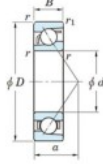

## Deep groove ball bearing single row 7404-B-FY-JTEKT - 7404-B-FY-JTEKT

<https://www.123bearing.com/bearing-housing/deep-groove-bearing/single-row/7404-b-fy-jtekt>

Boundary dimensions

Single row angular bearing

Bearing No.	Boundary dimensions(mm)						Basic load ratings(kN)		Fatigue load limit(kN)		Limiting speeds(min <sup>-1</sup> )	
	d	D	B	r1(mm)	r2(mm)	C <sub>10</sub>	C <sub>90</sub>	C <sub>10</sub>	C <sub>90</sub>	ft	ft <sub>lim</sub>	
7404B FY	20	72	19	1.1	0.6	41.9	17.9	1.4	-	-	8500	

## PRODUCT FEATURES

Brand	JTEKT
N° Ean13	3616060640284
Inside diameter	20 mm
Inside diameter	0.787" inch
Outside diameter	72 mm
Outside diameter	2.835" inch
Thickness	19 mm
Thickness	0.748" inch
Limiting speed	8500 rpm
Dynamic load	41.9 kN
Static load	17.9 kN
Packaging	1