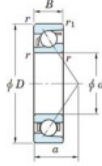

## Deep groove ball bearing single row 7404-B-FY-JTEKT - 7404-B-FY-JTEKT

<https://www.123bearing.com/bearing-housing/deep-groove-bearing/single-row/7404-b-fy-jtekt>

Boundary dimensions

Single row angular bearing

Bearing No.	Boundary dimensions(mm)						Basic load ratings(kN)		Fatigue load limit(kN)		Limiting speeds(r/min-1)	
	d	D	B	r1(mm)	r2(mm)	C <sub>10</sub>	C <sub>90</sub>	C <sub>10</sub>	C <sub>90</sub>	ft	ft <sub>lim</sub>	
7404B FY	20	72	19	1.1	0.6	41.9	17.9	1.4	-	-	8500	

## PRODUCT FEATURES

Brand	JTEKT
N° Ean13	3616060640284
Inside diameter	20 mm
Inside diameter	0.787" inch
Outside diameter	72 mm
Outside diameter	2.835" inch
Thickness	19 mm
Thickness	0.748" inch
Limiting speed	8500 rpm
Dynamic load	41.9 kN
Static load	17.9 kN
Packaging	1