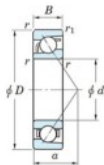

Deep groove ball bearing single row 7304-B-FY-JTEKT - 7304-B-FY-JTEKT

<https://www.123bearing.com/bearing-housing/deep-groove-bearing/single-row/7304-b-fy-jtekt>

Boundary dimensions

Single row angular bearing

Bearing No.	Boundary dimensions(mm)				Basic load ratings(kN)		Fatigue load limit(kN)		factor	Limiting speeds(min-1)
	d	D	B	r1(min)	Cr	Cr2	C0r	C0r2		
7304B FY	20	52	15	1.1	0.8	20.2	8.7	0.61	-	13000

PRODUCT FEATURES

Brand	JTEKT
N° Ean13	3616060640253
Inside diameter	20 mm
Inside diameter	0.787" inch
Outside diameter	52 mm
Outside diameter	2.047" inch
Thickness	15 mm
Thickness	0.591" inch
Limiting speed	13000 rpm
Dynamic load	20.2 kN
Static load	8.7 kN
Packaging	1