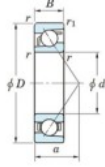

Deep groove ball bearing single row 7204-C-FY-JTEKT - 7204-C-FY-JTEKT

<https://www.123bearing.com/bearing-housing/deep-groove-bearing/single-row/7204-c-fy-jtekt>

Boundary dimensions

Single row angular bearing

Bearing No.	Boundary dimensions(mm)					Basic load ratings(kN)		Fatigue load limit(kN)		factor	Limiting speeds(min-1) Grease lub.
	d	D	B	r1(mm)	r(mm)	Cr	Cor	Cu	Co		
7204C FY	20	47	14	1	0.6	19.4	9	0.67	13.4		24000

PRODUCT FEATURES

Brand	JTEKT
N° Ean13	3616060640246
Inside diameter	20 mm
Outside diameter	47 mm
Thickness	14 mm
Limiting speed	24000 rpm
Dynamic load	19.4 kN
Static load	9 kN
Packaging	1

contact@123bearing.com