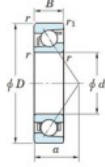

Deep groove ball bearing single row 7204-FY-JTEKT - 7204-FY-JTEKT

<https://www.123bearing.com/bearing-housing/deep-groove-bearing/single-row/7204-fy-jtekt>

Boundary dimensions

Single row angular bearing

Bearing No.	Boundary dimensions(mm)					Basic load ratings(kN)		Fatigue load limit(kN)		factor	Limiting speeds(min-1) Grease lub.
	d	D	B	r1(mm)	r2(mm)	Cr	Cor	C0	0		
7204 FY	20	47	14	1	0.6	18.1	8.4	0.58	-	-	17000

PRODUCT FEATURES

Brand	JTEKT
N° Ean13	3616060640239
Inside diameter	20 mm
Outside diameter	47 mm
Thickness	14 mm
Limiting speed	17000 rpm
Dynamic load	18.1 kN
Static load	8.4 kN
Packaging	1

contact@123bearing.com