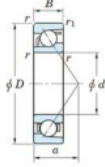

Deep groove ball bearing single row 7204-B-FY-JTEKT - 7204-B-FY-JTEKT

<https://www.123bearing.com/bearing-housing/deep-groove-bearing/single-row/7204-b-fy-jtekt>

Boundary dimensions

Single row angular bearing

Bearing No.	Boundary dimensions(mm)					Basic load ratings(kN)		Fatigue load factor		Limiting speeds(min-1) (grease lub)
	d	D	B	r1(mm)	r2(mm)	Cr	Cor	Cu	f0	
7004C FY	20	42	12	0.6	0.3	13.9	6.6	0.45	14.1	28000

PRODUCT FEATURES

Brand	JTEKT
N° Ean13	3616060640222
Inside diameter	20 mm
Outside diameter	47 mm
Thickness	14 mm
Limiting speed	13000 rpm
Dynamic load	16.6 kN
Static load	7.7 kN
Packaging	1

contact@123bearing.com