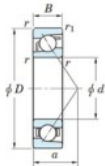

## Deep groove ball bearing single row 7303-FY-JTEKT - 7303-FY-JTEKT

<https://www.123bearing.com/bearing-housing/deep-groove-bearing/single-row/7303-fy-jtekt>

Boundary dimensions

Single row angular bearing

Bearing No.	Boundary dimensions(mm)						Basic load ratings(kN)		Fatigue load limit(kN)		factor	Limiting speeds(min-1) Grease lub.
	d	D	B	r1(mm)	r1(mm)	Cr	Cor	Cu	Co			
7303 FY	17	47	14	1	0.6	18.7	7.9	0.59	-	-	18000	

## PRODUCT FEATURES

Brand	JTEKT
N° Ean13	3616060640161
Inside diameter	17 mm
Outside diameter	47 mm
Thickness	14 mm
Limiting speed	18000 rpm
Dynamic load	18.7 kN
Static load	7.9 kN
Packaging	1

[contact@123bearing.com](mailto:contact@123bearing.com)