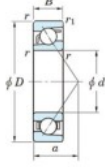

## Deep groove ball bearing single row 7003-FY-JTEKT - 7003-FY-JTEKT

<https://www.123bearing.com/bearing-housing/deep-groove-bearing/single-row/7003-fy-jtekt>

Boundary dimensions

Single row angular bearing

Bearing No.	Boundary dimensions(mm)						Basic load ratings(kN)		Fatigue load	factor	Limiting
	d	D	B	r1(mm)	r2(mm)	Cr	Cor	C0	f0	speeds(min-1) Grease lub.	
7003 FY	17	35	10	0.3	0.15	8.4	4.15	0.21	-	23000	

## PRODUCT FEATURES

Brand	JTEKT
N° Ean13	3616060640109
Inside diameter	17 mm
Outside diameter	35 mm
Thickness	10 mm
Limiting speed	23000 rpm
Weight	43 g
Dynamic load	8.4 kN
Static load	4.15 kN
Packaging	1