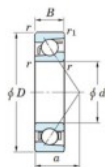

Deep groove ball bearing single row 7003-B-FY-JTEKT - 7003-B-FY-JTEKT

<https://www.123bearing.com/bearing-housing/deep-groove-bearing/single-row/7003-b-fy-jtekt>

Boundary dimensions

Single row angular bearing

Bearing No.	Boundary dimensions(mm)					Basic load ratings(kN)		Fatigue load limits(kN)		factor	Limiting speeds(min-1) (Grease lub.)
	d	D	B	r(mm)	r1(mm)	Cr	Cor	Cu	fu		
7003B FY	17	35	10	0.3	0.15	7.6	3.75	0.19	-	-	17000

PRODUCT FEATURES

Brand	JTEKT
N° Ean13	3616060640093
Inside diameter	17 mm
Outside diameter	35 mm
Thickness	10 mm
Limiting speed	17000 rpm
Dynamic load	6.25 kN
Static load	2.95 kN
Packaging	1

contact@123bearing.com