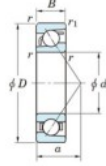

## Deep groove ball bearing single row 7202-FY-JTEKT - 7202-FY-JTEKT

<https://www.123bearing.com/bearing-housing/deep-groove-bearing/single-row/7202-fy-jtekt>

Boundary dimensions

Single row angular bearing

Bearing No.	Boundary dimensions(mm)					Basic load ratings(kN)		Fatigue load factor		Limiting
	d	D	B	r1(mm)	r2(mm)	C0	C10	C0	f0	speeds(r/min-1) Grease lub.
7202 FY	15	35	11	0.6	0.3	10.1	4.25	0.3	-	24000

## PRODUCT FEATURES

Brand	JTEKT
N° Ean13	3616060640048
Inside diameter	15 mm
Outside diameter	35 mm
Thickness	11 mm
Limiting speed	24000 rpm
Dynamic load	10.1 kN
Static load	4.25 kN
Packaging	1

[contact@123bearing.com](mailto:contact@123bearing.com)