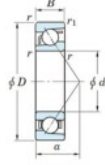

## Deep groove ball bearing single row 7201-FY-JTEKT - 7201-FY-JTEKT

<https://www.123bearing.com/bearing-housing/deep-groove-bearing/single-row/7201-fy-jtekt>

Boundary dimensions

Single row angular bearing

Bearing No.	Boundary dimensions(mm)						Basic load ratings(kN)		Fatigue load limit(kN)		Limiting speeds(min <sup>-1</sup> )	
	d	D	B	r(max)	r1(max)		C <sub>10</sub>	C <sub>90</sub>	C <sub>10</sub>	f <sub>0</sub>	Grease lub.	Oil lub.
7201 FY	12	32	10	0.6	0.3		9.3	3.65	0.28	-	27000	

## PRODUCT FEATURES

Brand	JTEKT
N° Ean13	3616060639967
Inside diameter	12 mm
Outside diameter	32 mm
Thickness	10 mm
Limiting speed	27000 rpm
Dynamic load	9.3 kN
Static load	3.65 kN
Packaging	1

[contact@123bearing.com](mailto:contact@123bearing.com)