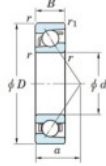

Deep groove ball bearing single row 7219-B-JTEKT - 7219-B-JTEKT

<https://www.123bearing.com/bearing-housing/deep-groove-bearing/single-row/7219-b-jtekt>

Boundary dimensions

Single row angular bearing

Bearing No.	Boundary dimensions(mm)						Basic load ratings(kN)		Fatigue load factor		Limiting speeds(min-1)
	d	D	B	r1	r2	C0	C10	C0	f0	Grease Lub.	
7219B	95	170	32	2.1	1.1	145	101	5.1	-	2600	

PRODUCT FEATURES

Brand	JTEKT
N° Ean13	4549250197819
Inside diameter	95 mm
Outside diameter	170 mm
Thickness	32 mm
Limiting speed	2600 rpm
Dynamic load	145 kN
Static load	101 kN
Packaging	1

contact@123bearing.com