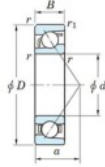

Deep groove ball bearing single row 7218-JTEKT - 7218-JTEKT

<https://www.123bearing.com/bearing-housing/deep-groove-bearing/single-row/7218-jtekt>

Boundary dimensions

123BEARING

Single row angular bearing

Bearing No.	Boundary dimensions(mm)					Basic load ratings(kN)		Fatigue load limit(kN)		factor (f)	Limiting speeds(min-1) (Grease lub.)
	d	D	B	r1(mm)	r2(mm)	Cr	C0r	C0r	C0r		
7218	90	160	30	2	1	147	103	5.65	-	-	3700

PRODUCT FEATURES

Brand	JTEKT
N° Ean13	4549250197437
Inside diameter	90 mm
Outside diameter	160 mm
Thickness	30 mm
Limiting speed	3700 rpm
Weight	2220 g
Dynamic load	147 kN
Static load	103 kN
Packaging	1