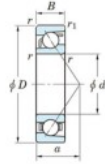

## Deep groove ball bearing single row 7317-B-JTEKT - 7317-B-JTEKT

<https://www.123bearing.com/bearing-housing/deep-groove-bearing/single-row/7317-b-jtekt>

Boundary dimensions

Bearing No.	Boundary dimensions(mm)						Basic load ratings(kN)		Fatigue load limit(kN)		Factor	Limiting speed(min-1) (Grease lub.)
	d	D	B	r1(mm)	r1(mm)	r1(mm)	C <sub>r</sub>	C <sub>0r</sub>	C <sub>0r</sub>	K <sub>0</sub>		
7317B	85	180	41	3	1.1		182	122	6.85	-		2600

### PRODUCT FEATURES

Brand	JTEKT
N° Ean13	4549250201936
Inside diameter	85 mm
Inside diameter	3.346" inch
Outside diameter	180 mm
Outside diameter	7.087" inch
Thickness	41 mm
Thickness	1.614" inch
Limiting speed	2600 rpm
Dynamic load	182 kN
Static load	122 kN
Packaging	1