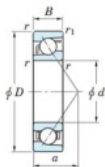

Deep groove ball bearing single row 7217-JTEKT - 7217-JTEKT

<https://www.123bearing.com/bearing-housing/deep-groove-bearing/single-row/7217-jtekt>

Boundary dimensions

Single row angular bearing

Bearing No.	Boundary dimensions(mm)					Basic load ratings(kN)		Fatigue load limit(kN)		factor fD	Limiting speeds(min-1) (Grease lub.)
	d	D	B	r(mm)	r1(mm)	Cr	Cor	Cu			
7217	85	150	28	2	1	129	89.2	5	-	4000	

PRODUCT FEATURES

Brand	JTEKT
N° Ean13	4549250197222
Inside diameter	85 mm
Outside diameter	150 mm
Thickness	28 mm
Limiting speed	4000 rpm
Dynamic load	129 kN
Static load	89.2 kN
Packaging	1

contact@123bearing.com