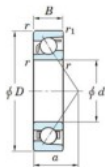

Deep groove ball bearing single row 7316-C-JTEKT - 7316-C-JTEKT

<https://www.123bearing.com/bearing-housing/deep-groove-bearing/single-row/7316-c-jtekt>

Boundary dimensions

Single row angular bearing

Bearing No.	Boundary dimensions(mm)					Basic load ratings(kN)		Fatigue load limits(kN)		factor	Limiting speeds(min-1) Grease Lub.
	d	D	B	r1(mm)	r1(mm)	Cr	C0r	C0	0		
7316C	80	170	39	2.1	1.1	197	127	8.4	13.5		5200

PRODUCT FEATURES

Brand	JTEKT
N° Ean13	3616060639493
Inside diameter	80 mm
Outside diameter	170 mm
Thickness	39 mm
Limiting speed	5200 rpm
Dynamic load	197 kN
Static load	127 kN
Packaging	1

contact@123bearing.com