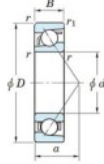

Deep groove ball bearing single row 7316-JTEKT - 7316-JTEKT

<https://www.123bearing.com/bearing-housing/deep-groove-bearing/single-row/7316-jtekt>

Boundary dimensions

Single row angular bearing

Bearing No.	Boundary dimensions(mm)					Basic load ratings(kN)		Fatigue load limit(kN)		factor	Limiting speeds(min-1) Grease lub.
	d	D	B	r (mm)	r1 (mm)	C _r	C _{0r}	C _u	s ₀		
7316	80	170	39	2.1	1.1	184	119	7.35	-	-	3700

PRODUCT FEATURES

Brand	JTEKT
N° Ean13	4549250201721
Inside diameter	80 mm
Outside diameter	170 mm
Thickness	39 mm
Limiting speed	3700 rpm
Weight	3700 g
Dynamic load	184 kN
Static load	119 kN
Packaging	-