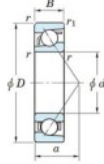

Deep groove ball bearing single row 7316-JTEKT - 7316-JTEKT

<https://www.123bearing.com/bearing-housing/deep-groove-bearing/single-row/7316-jtekt>

Boundary dimensions

Single row angular bearing

Bearing No.	Boundary dimensions(mm)					Basic load ratings(kN)		Fatigue load limit(kN)		factor	Limiting speeds(min-1) Grease lub.
	d	D	B	r	r1	C _r	C _{0r}	C _u	s ₀		
7316	80	170	39	2.1	1.1	184	119	7.35	-	-	3700

PRODUCT FEATURES

Brand	JTEKT
N° Ean13	4549250201721
Inside diameter	80 mm
Outside diameter	170 mm
Thickness	39 mm
Limiting speed	3700 rpm
Weight	3700 g
Dynamic load	184 kN
Static load	119 kN
Packaging	1