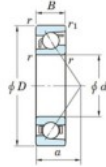

Deep groove ball bearing single row 7216-B-JTEKT - 7216-B-JTEKT

<https://www.123bearing.com/bearing-housing/deep-groove-bearing/single-row/7216-b-jtekt>

Boundary dimensions

Single row angular bearing

Bearing No.	Boundary dimensions(mm)					Basic load ratings(kN)		Fatigue load limit(kN)		factor	Limiting speeds(min-1) General use
	d	D	B	r1(max)	r1(min)	C _{0r}	C _{10r}	C ₀	C ₁₀		
7315C	75	160	37	2.1	1.1	182	113	7.75	13.4		5600

PRODUCT FEATURES

Brand	JTEKT
N° Ean13	4549250196942
Inside diameter	80 mm
Outside diameter	140 mm
Thickness	26 mm
Limiting speed	3200 rpm
Dynamic load	101 kN
Static load	69.3 kN
Packaging	1

contact@123bearing.com