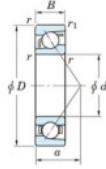

Deep groove ball bearing single row 7314-C-JTEKT - 7314-C-JTEKT

<https://www.123bearing.com/bearing-housing/deep-groove-bearing/single-row/7314-c-jtekt>

Boundary dimensions

Single row angular bearing

Bearing No.	Boundary dimensions(mm)						Basic load ratings(kN)		Fatigue load limit(kN)		factor		Limiting speeds(min-1)	
	d	D	B	r(mm)	r1(mm)	Cr	Cor	Cu	Cu	f0	f1	Grease lub.	Oil lub.	
7314C	70	150	35	2.1	1.1	167	100	7.1	13.4			6000		

PRODUCT FEATURES

Brand	JTEKT
N° Ean13	4549250276279
Inside diameter	70 mm
Outside diameter	150 mm
Thickness	35 mm
Limiting speed	6000 rpm
Dynamic load	167 kN
Static load	100 kN
Packaging	1

contact@123bearing.com