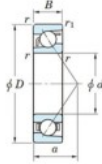

## Deep groove ball bearing single row 7214-JTEKT - 7214-JTEKT

<https://www.123bearing.com/bearing-housing/deep-groove-bearing/single-row/7214-jtekt>

Boundary dimensions

Single row angular bearing

Bearing No.	Boundary dimensions(mm)					Basic load ratings(kN)		Fatigue load	factor	Limiting
	d	D	B	r(mm)	r1(mm)	C <sub>r</sub>	C <sub>0r</sub>	S <sub>0</sub>	f <sub>0</sub>	speed(min-1) Grease lub.
7214	70	125	24	1.5	1	95.4	63.5	9.9	-	4800

### PRODUCT FEATURES

Brand	JTEKT
N° Ean13	4549250196294
Inside diameter	70 mm
Outside diameter	125 mm
Thickness	24 mm
Limiting speed	4800 rpm
Dynamic load	95.4 kN
Static load	63.5 kN
Packaging	1

[contact@123bearing.com](mailto:contact@123bearing.com)