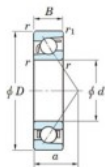

Deep groove ball bearing single row 7214-B-JTEKT - 7214-B-JTEKT

<https://www.123bearing.com/bearing-housing/deep-groove-bearing/single-row/7214-b-jtekt>

Boundary dimensions

Single row angular bearing

Bearing No.	Boundary dimensions(mm)						Basic load ratings(kN)		Fatigue load limit(kN)		factor	Limiting speeds(min-1) Grease lub.
	d	D	B	d1(mm)	r1(mm)	r	C ₀	C ₁₀	C ₉₀	S ₀		
7214B	70	125	24	1.5	1	86.4	57.8	3.4	--	--	3600	

PRODUCT FEATURES

Brand	JTEKT
N° Ean13	4549250196355
Inside diameter	70 mm
Outside diameter	125 mm
Thickness	24 mm
Limiting speed	3600 rpm
Dynamic load	86.4 kN
Static load	57.8 kN
Packaging	1

contact@123bearing.com