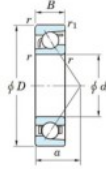

Deep groove ball bearing single row 7213-C-JTEKT - 7213-C-JTEKT

<https://www.123bearing.com/bearing-housing/deep-groove-bearing/single-row/7213-c-jtekt>

Boundary dimensions

Single row angular bearing

Bearing No.	Boundary dimensions(mm)					Basic load ratings(kN)		Fatigue load limit(kN)		factor	Limiting speeds(min-1) Grease Lub.
	d	D	B	r1/min	r2/min	Cr	Cor	Cu	fu		
7213C	65	120	23	1.5	1	95.4	62.6	4.05	14.6		7100

PRODUCT FEATURES

Brand	JTEKT
N° Ean13	3616060639288
Inside diameter	65 mm
Outside diameter	120 mm
Thickness	23 mm
Limiting speed	7100 rpm
Dynamic load	95.4 kN
Static load	62.6 kN
Packaging	1

contact@123bearing.com