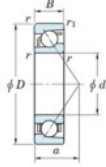

Deep groove ball bearing single row 7312-JTEKT - 7312-JTEKT

<https://www.123bearing.com/bearing-housing/deep-groove-bearing/single-row/7312-jtekt>

Boundary dimensions

Single row angular bearing

Bearing No.	Boundary dimensions(mm)					Basic load ratings(kN)		Fatigue load limit(kN)		factor	Limiting speeds(min-1)
	d	D	B	r1(max)	r1(min)	Cr	Cor	Cu	ff	(Grease lub.)	
7312	60	130	31	2.1	1.1	123	71.6	5	-	4900	

PRODUCT FEATURES

Brand	JTEKT
N° Ean13	4549250200809
Inside diameter	60 mm
Outside diameter	130 mm
Thickness	31 mm
Limiting speed	4900 rpm
Dynamic load	123 kN
Static load	71.6 kN
Packaging	1

contact@123bearing.com