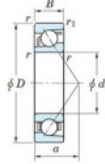

Deep groove ball bearing single row 7311-JTEKT - 7311-JTEKT

<https://www.123bearing.com/bearing-housing/deep-groove-bearing/single-row/7311-jtekt>

Boundary dimensions

Single row angular bearing

Bearing No.	Boundary dimensions(mm)					Basic load ratings(kN)		Fatigue load limit(kN)		factor	Limiting speeds(min-1) Grease Lub
	d	D	B	r1(mm)	r2(mm)	C _r	C _{0r}	C _u	s ₀		
7311	55	120	29	2	1	107	61.7	4.3	-	-	5300

PRODUCT FEATURES

Brand	JTEKT
N° Ean13	4549250200441
Inside diameter	55 mm
Outside diameter	120 mm
Thickness	29 mm
Limiting speed	5300 rpm
Dynamic load	107 kN
Static load	61.7 kN
Packaging	1

contact@123bearing.com